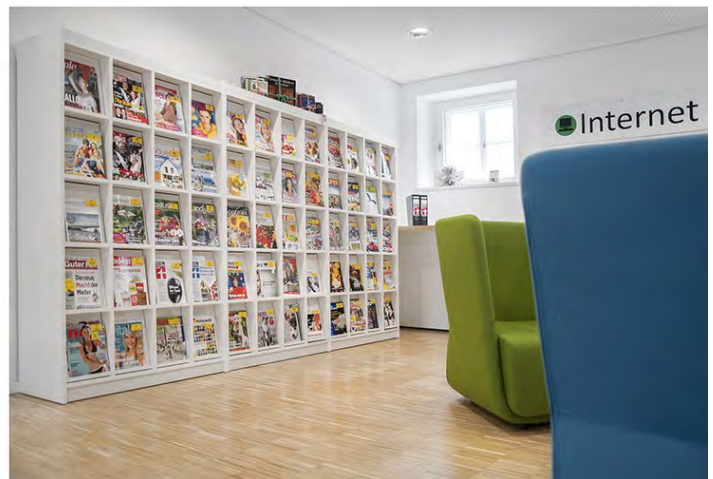

UNIFACH MAGAZINE DISPLAY

WWW.BCILIBRARIES.COM

INSTALLATIONS