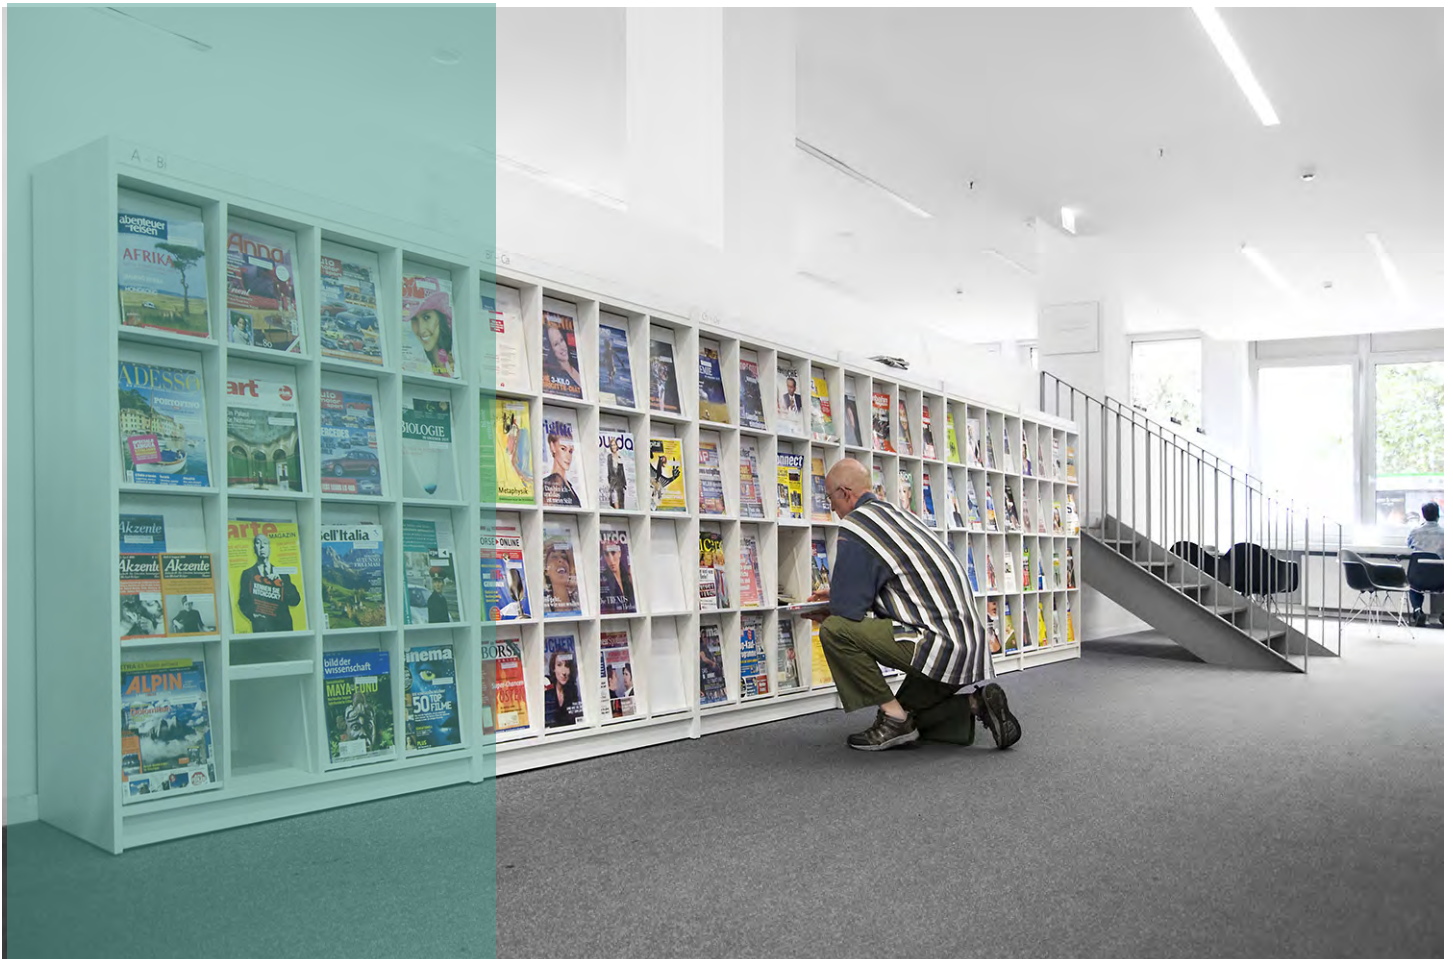

UNIFACH

MAGAZINE DISPLAY

WWW.BCILIBRARIES.COM

UNIFACH MAGAZINE DISPLAY

WWW.BCILIBRARIES.COM

Standard Flap Cabinet UNIFACH SN

Presentation and magazine cabinet, single-side use, but can be installed back to back for double face use. It incorporates extendable front flap for presentation of the most current magazine, with a light and dust protected shelf behind for storing previous issues.

SN 36
18 shelves
H 2200 mm (86.6")

SN 44
16 shelves
H 1524 mm (60")

W 1091 mm (40.1")
D 430 mm (16.9")

SN 45
20 shelves
H 1860 mm (73.2")

Front flaps with foil cover, ready for insertion of lettering index-tags (see picture).
With inscription as upper cabinet finish, consisting of a removable, transparent plastic profile H 50 mm (2"), anti-reflex, including exchangeable white lettering strip .
Wooden body, veneered/plastic coated ■ ■ ■
Inner shelf size: W 249 mm (9.8"), D 384 mm (15.1"), stacking height 270 mm (10.6")
H 1524 mm (60") with cover board as seen from above.