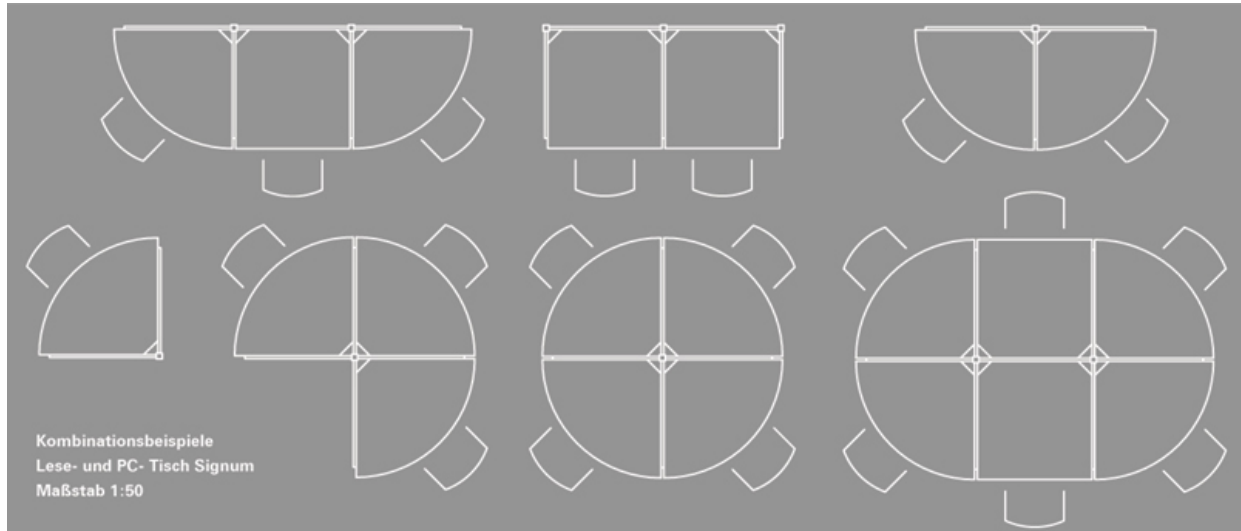

# SIGNUM READING AND PC TABLE

[WWW.BCILIBRARIES.COM](http://WWW.BCILIBRARIES.COM)

Affectionately known as "The Lemon Squeezer".

This very expressive table system is based upon elements of quarter circles and squares which may be combined to form an appealing table system (see combination examples). Rounded side parts are used as blinds and determine the formal attraction of this furniture.

All table tops have a cable conduct at the back and an additional cable cover is available to hide the vertical cable conduct.

Kombinationsbeispiele  
Lese- und PC- Tisch Signum  
Maßstab 1:50

Signum Combination Examples

## Reading and PC Table SIGNUM

Table board and side parts

Veneered wood/plastic coated 1 2

D 1010 mm (39.8"), table height  
720 mm (28.3"), Total height 1310  
mm (51.6")

One quarter

**Order-No.**  
B 4020 101 XX