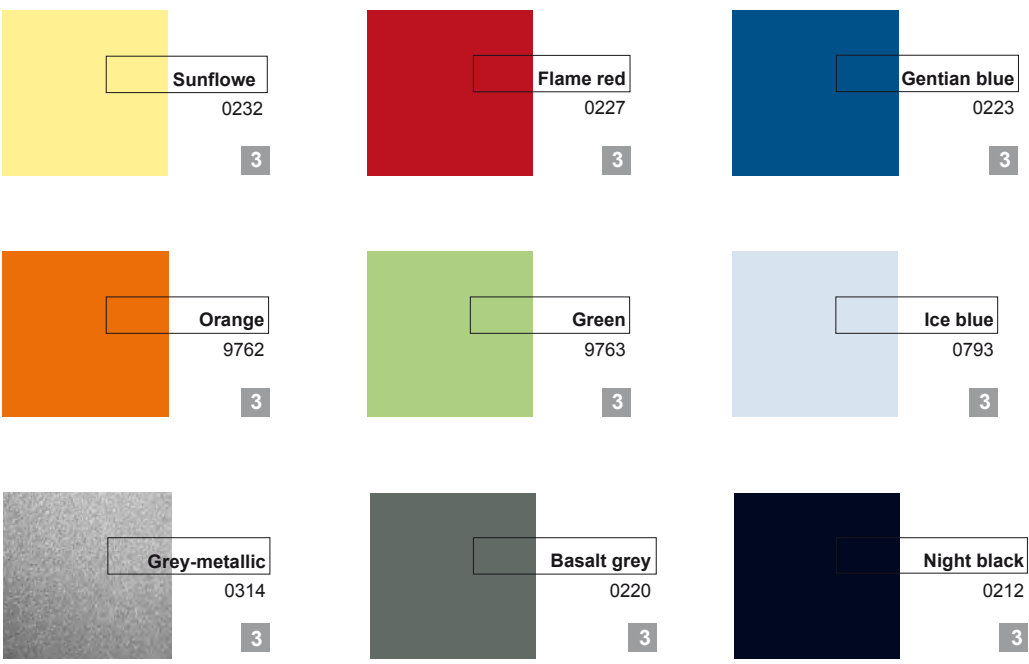

Surfaces

from solid wood veneer and plastic

Wooden surfaces are either directly plastic-coated or covered with an HPL laminated plastic, depending on their application. Differences in colour underline the characteristics of solid wood surfaces and cannot be avoided. Solid wood changes its colours under the influence of light. Table and work surfaces with solid wood veneer have only limited abrasion resistance. We recommend our highly resistant plastic decors for these types of surfaces. We use environmental-friendly lacquers for our solid wood surfaces.

DESIGN OPTIONS