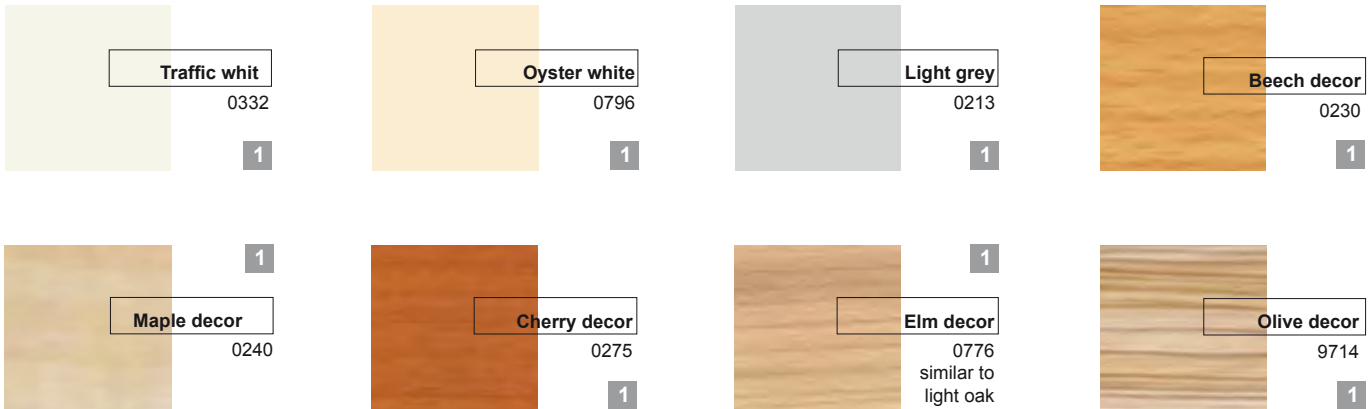

Surfaces

from solid wood veneer and plastic

Wooden surfaces are either directly plastic-coated or covered with an HPL laminated plastic, depending on their application. Differences in colour underline the characteristics of solid wood surfaces and cannot be avoided. Solid wood changes its colours under the influence of light. Table and work surfaces with solid wood veneer have only limited abrasion resistance. We recommend our highly resistant plastic decors for these types of surfaces. We use environmental-friendly lacquers for our solid wood surfaces.

DESIGN OPTIONS