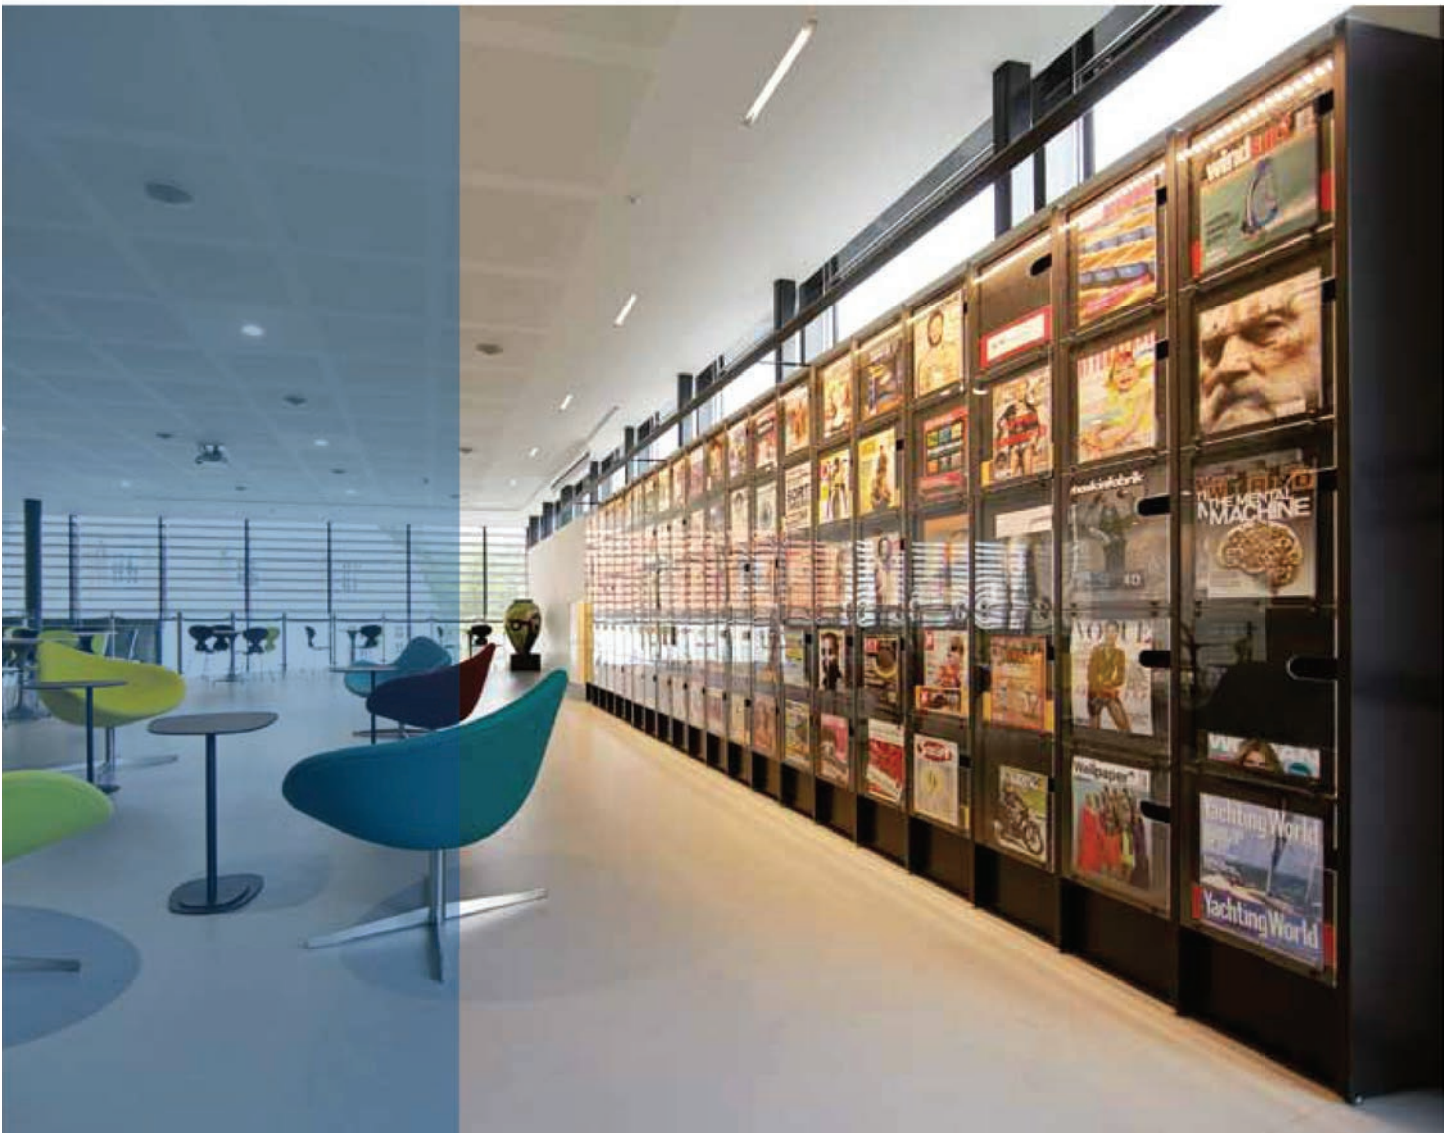

ORDRUP

DISPLAYS
DESIGN BCI

ORDRUP

DISPLAY

DESIGN BCI

Functional storage and display of magazines!

With the acrylic display on the cabinet door, it is easy to find the specific magazine you want to read. Open the cabinet door, and you will find older versions of the magazines easily and logically stored. There is also room for A4 vertical storage boxes inside the cabinet.

The display is available in 3 different heights:

152 cm - 3 cabinets

182 cm - 4 cabinets

212 cm - 5 cabinets

The depth of the shelves inside the cabinet is 30 cm and the total depth of the unit is 36 cm. The display is also available as a double sided display, the total depth of the double sided unit being 69 cm.

You can choose to have the display (made of MDF) painted in one of almost 300 standard colours to match the interior design of the rest of the library.

This elegant and streamlined display fits in nicely with several of our main products: Slimline, Radius, our Box browsers and 60/30 shelving with London panels.

Use the display as a piece of furniture on its own or as a room divider to help create just the right atmosphere.