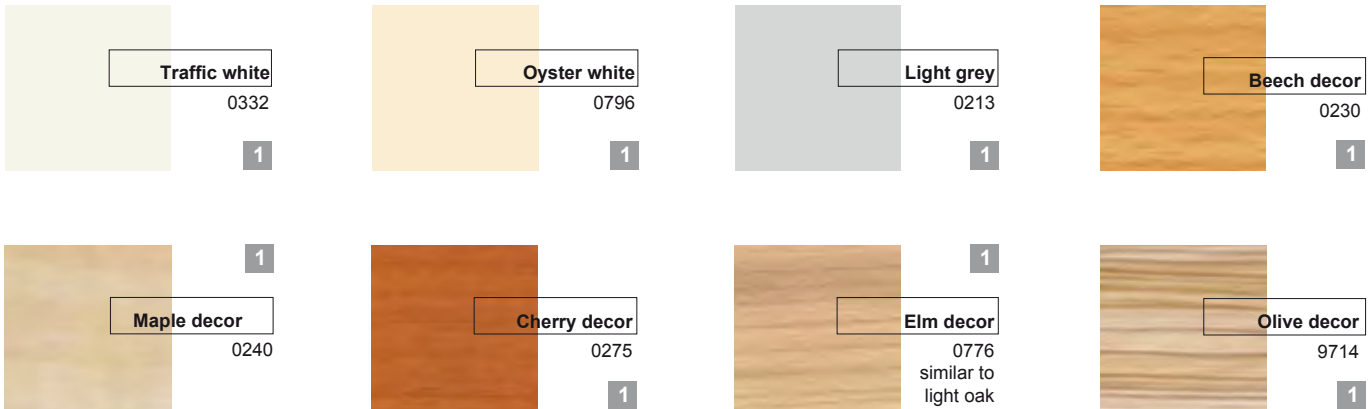

Order-No. B 5605 000 XX

Surfaces

from solid wood veneer and plastic

Wooden surfaces are either directly plastic-coated or covered with an HPL laminated plastic, depending on their application. Differences in colour underline the characteristics of solid wood surfaces and cannot be avoided. Solid wood changes its colours under the influence of light. Table and work surfaces with solid wood veneer have only limited abrasion resistance. We recommend our highly resistant plastic decors for these types of surfaces. We use environmental-friendly lacquers for our solid wood surfaces.