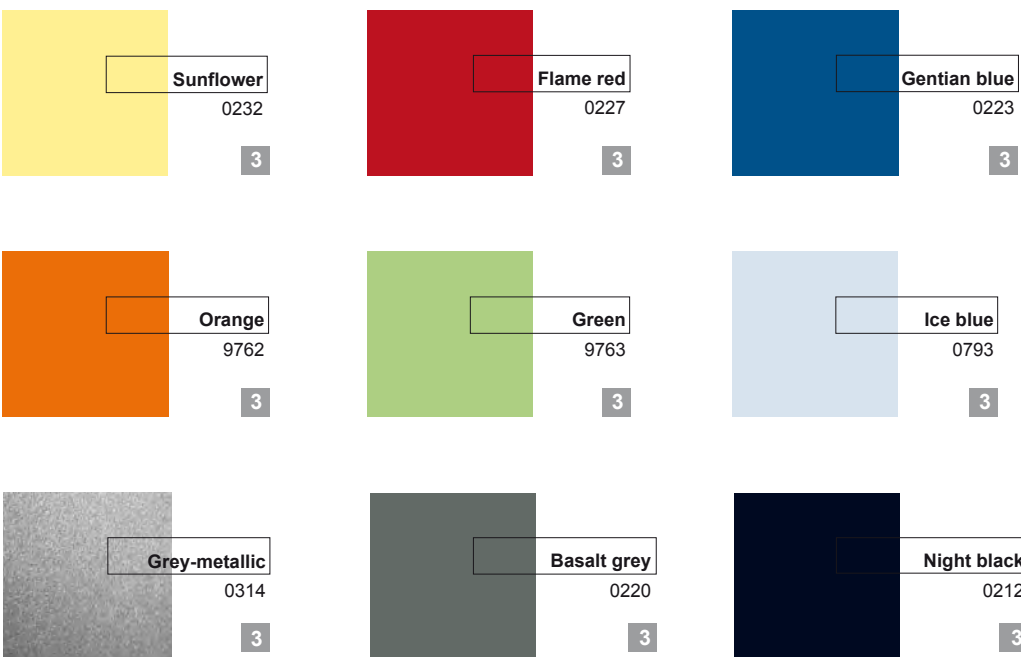

W 750 mm (29.5"), D 1200 mm (47.25"), H 1065 mm (42")
Interior size W 670 mm (26.4"), D 610 mm (24"), H 740 mm (29.1")

Order-No. B 4205 000 IN

Monitor Bracket

Suitable for flat screens (VESA standard 75/100)
Perfect protection against tilt and theft.
Console with conduct and stop for flexible cable conduct.
Lacquered metal incl. mounting kit. ●

Order-No. B 5605 000 XX

Surfaces

from solid wood veneer and plastic

Wooden surfaces are either directly plastic-coated or covered with an HPL laminated plastic, depending on their application. Differences in colour underline the characteristics of solid wood surfaces and cannot be avoided. Solid wood changes its colours under the influence of light. Table and work surfaces with solid wood veneer have only limited abrasion resistance. We recommend our highly resistant plastic decors for these types of surfaces. We use environmental-friendly lacquers for our solid wood surfaces.