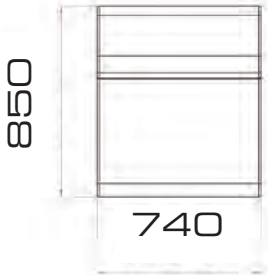

Dimensions: With Backrest

- 1 seat w / back W: 74 cm (29.1") H: 75 cm (29.5") D: 85 cm (33.4") SH: 43 cm (16.9")
- 2 seats w / back W: 144 cm (56.7")
- 3 seats w / back W: 214 cm (84.2")
- 3 seats w / back curved W: 214 cm (84.2")

Dimensions: Without Backrest

- 1 seat wo/ back B: 74 cm (29.1")D: 81 cm SH: 46 cm (18.1")
- 2 seats wo/ back B: 144 cm (56.7")
- 3 seats wo/ back B: 214 cm (84.2")
- 3 seats curved B: 212 cm (83.5")

Info:

17 kg per seat including back rest.
Shipped assembled 1 unit per carton.

Measurements:

With back rest: H 75, D 85, seat height 43 cm. Without back rest: D 81, seat height 43 cm.

UP

UP sofa modules

1 seater
with back rest.