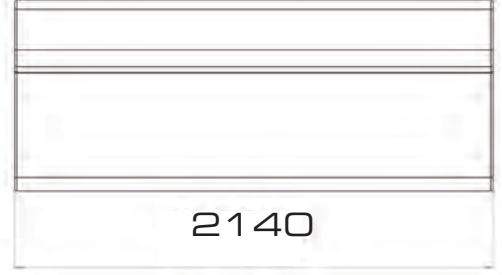

3 seater
with back rest.