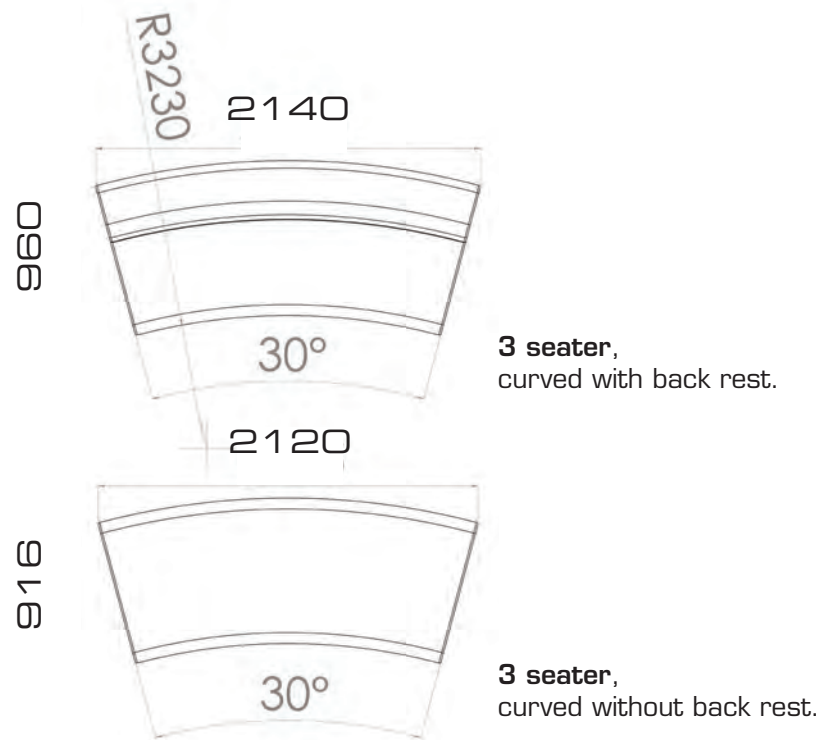

Dimensions: With Backrest

- 1 seat w / back W: 74 cm (29.1") H: 75 cm (29.5") D: 85 cm (33.4") SH: 43 cm (16.9")
- 2 seats w / back W: 144 cm (56.7")
- 3 seats w / back W: 214 cm (84.2")
- 3 seats w / back curved W: 214 cm (84.2")

Dimensions: Without Backrest

- 1 seat wo/ back B: 74 cm (29.1")D: 81 cm SH: 46 cm (18.1")
- 2 seats wo/ back B: 144 cm (56.7")
- 3 seats wo/ back B: 214 cm (84.2")
- 3 seats curved B: 212 cm (83.5")

Info:

17 kg per seat including back rest.
Shipped assembled 1 unit per carton.

Measurements:

With back rest: H 75, D 85, seat height 43 cm. Without back rest: D 81, seat height 43 cm.

UP

UP sofa modules

1 seater
with back rest.

2 seater
with back rest.

3 seater
with back rest.

1 seater
without back rest

2 seater
without back rest

3 seater
without back rest

UP

UP - Selected Fabrics

Note: There are dozens of available fabrics, but we have included this as it is one of the most popular selections. See expanded fabric choices