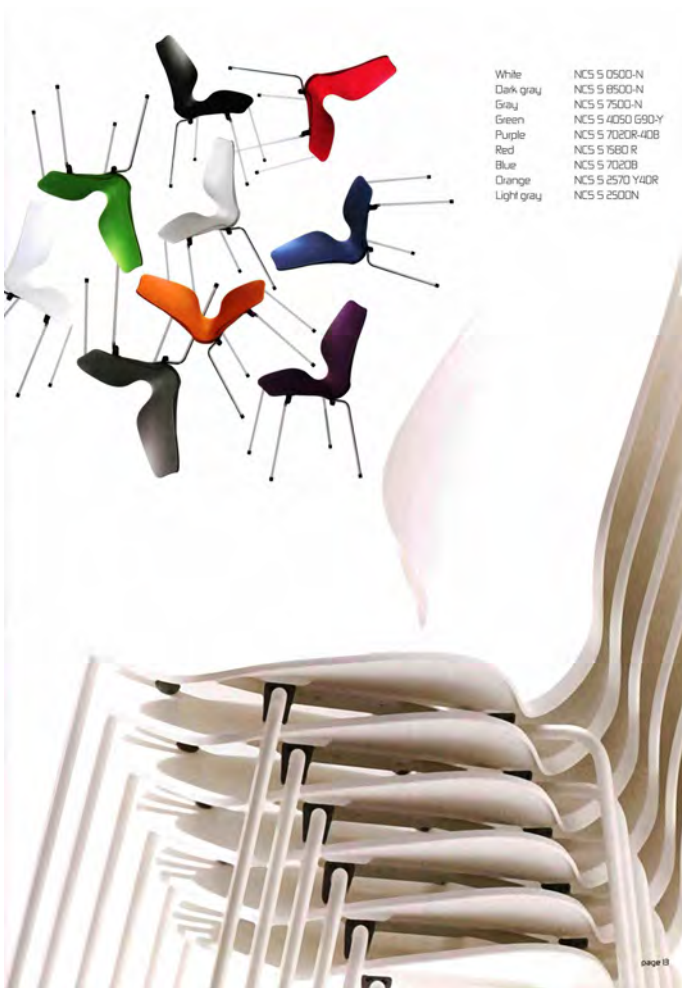

City Chair is a renowned Norwegian design classic. The chair was designed in the 50's, inspired by a curvaceous beautiful woman. Good design and exceptional seating experience has made the chair a bestseller. Today's City chair is available in a wide variety of designs, veneer, plastic, with seat cushion, and with Cover. This design classic can be used in the auditorium, dining- living- and meeting-rooms.

City plastic

Design: Øivind Iversen & Øivind Iversen

FORA FORM

wherever people meet.

City chairs and Next table at the cafeteria at Ulstein Group.

City chairs and Next table at the cafeteria at Ulstein Group.

City Plastic chairs and Next table.

City plastic

Design: Øivind Iversen & Øivind Iversen

City plastic

Design: Øivind Iversen & Øivind Iversen

FORA FORM

wherever people meet

BCI